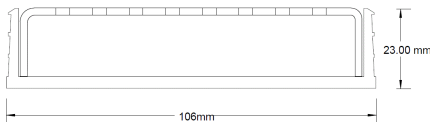

**Code** 100PSG20

**Range** 100

**Grate Style** PS

**Category** Modular Kits

**Channel Material** uPVC

**Steel Grade** 316

Grates longer than 1500mm supplied in sections. Tile Inserts longer than 1200mm supplied in sections. Channels over 3000mm supplied in sections with joiner. +/-2mm tolerance on dimensions.

### SPECIFICATIONS + DIMENSIONS

<b>Channel Width</b>	106mm
<b>Channel Depth</b>	23mm
<b>Length(s)</b>	900mm 1000mm 1200mm 1500mm 1800mm 1900mm 2000mm 2100mm 2200mm 2400mm 2500mm 2700mm 3000mm
<b>Outlet Size</b>	DN80, DN100