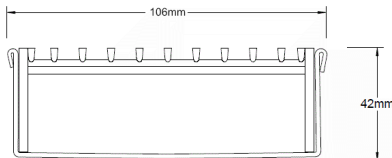

**Code** 100TRi40MTL

**Range** 100

**Grate Style** TR

**Category** Made-to-Length

**Channel Material** Stainless Steel

**Steel Grade** 316

### SPECIFICATIONS + DIMENSIONS

<b>Channel Width</b>	106mm
<b>Channel Depth</b>	42mm
<b>Length(s)</b>	As Required
<b>Outlet Size</b>	DN40, DN50, DN65, DN80, DN100

Grates longer than 1500mm supplied in sections. Tile Inserts longer than 1200mm supplied in sections. Channels over 3000mm supplied in sections with joiner. +/-2mm tolerance on dimensions.