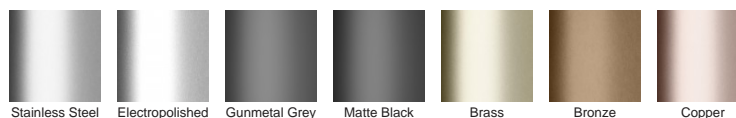

Please note that our TR grates have a non finished finish.

Please be aware that depending on the installation environment, for a pool installation or close to a surf beach, you may need to have your stainless steel grates electropolished.

**Code** 100TRiCO20

**Range** 100

**Grate Style** TR

**Category** Fixed-Length Units

**Channel Material** Stainless Steel

**Steel Grade** 316

### STORMTECH COLOUR FINISHES

Electroplate finishes subject to natural variation with time and local environment. Factors such as pools/surf beaches may require electropolishing. Contact us for suitability.