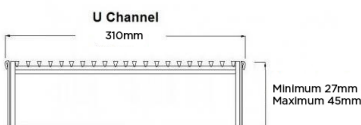

Grates longer than 1500mm supplied in sections. Tile Inserts longer than 1200mm supplied in sections. Channels over 3000mm supplied in sections with joiner. +/-2mm tolerance on dimensions.

Visit stormtech.com.au
for tools + inspiration.

Phone **1300 653 403**

Email info@stormtech.com.au