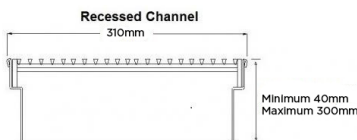

### SPECIFICATIONS + DIMENSIONS

<b>Channel Width</b>	310mm
<b>Channel Depth</b>	40mm - 300mm
<b>Length(s)</b>	As Required
<b>Outlet Size</b>	DN40, DN50, DN65, DN80, DN100

Copyright © Stormtech Pty Ltd. Patent 733361. Drawings not to scale, please use dimensions shown. Downloaded 19/04/2026 (please check for updates)

Grates longer than 1500mm supplied in sections. Tile Inserts longer than 1200mm supplied in sections. Channels over 3000mm supplied in sections with joiner. +/-2mm tolerance on dimensions.