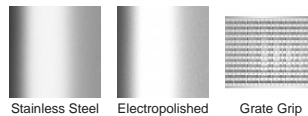

STORMTECH COLOUR FINISHES

Electroplate finishes subject to natural variation with time and local environment. Factors such as pools/surf beaches may require electropolishing. Contact us for suitability.

PRODUCT APPLICATIONS

Bathroom Drainage	Pool and Spa Area Drainage
Aged / Health Care Drainage	Paved Area Drainage
Balcony Drainage	Shower Drainage
Commercial Drainage	Multi-Residential Drainage
Courtyard / Patio Drainage	Special Needs Drainage
Driveway Drainage	Threshold Drainage

Copyright © Stormtech Pty Ltd. Patent 733361. Drawings not to scale, please use dimensions shown. Downloaded 19/04/2026 (please check for updates)